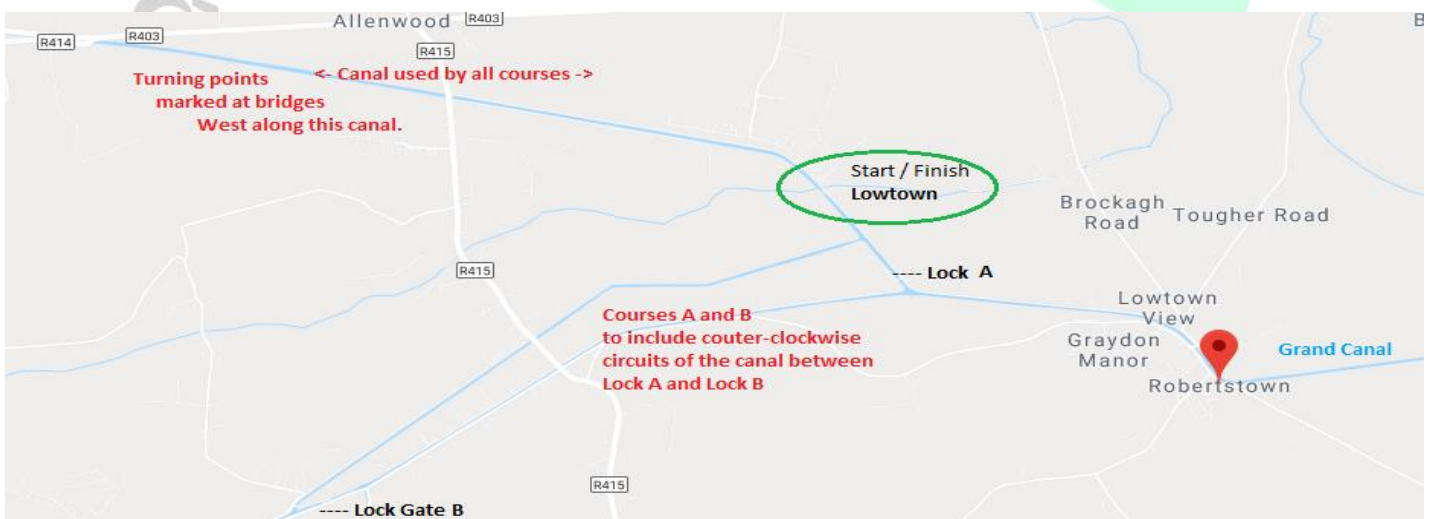

Kilcullen Canoe Club Robertstown Race

Ribadesalla Series

Sunday 30th September @ 12 noon

All courses start and finish at Lowtown, Robertstown, North Kildare.

All courses will be run on the Grand Canal running North-West from Lowtown.

Courses A and B will include a circuits of the canal to South-West of Lowtown which includes lock portages.

Classes & courses

K2/T2	Course B	2 Portages, 15 Km
Division 1	Course A	4 Portages, 20 Km
Division 2	Course A	4 Portages, 20 Km
Division 3	Course B	2 Portages, 15 Km
Division 4	Course C	No portages, 10 Km.
Division 5	Course C	No portages, 10 Km.
Division 6	Course C	No portages, 10 Km.
Open Canadian	Course C	No portages, 10 Km.
		Open to all C1/C2 craft
Division 7	Course D	No Portages, 5 Km, U15
Novice paddlers	Course E	1Km.

Fees : Seniors - €20

Juniors/students/unwaged €10

Family -€45

Last entries – 11.30am and Course Briefing at 11:50

Evidence of CI/CANI/BCU membership must be presented when entering.

Neither the organisers nor Canoeing Ireland accept responsibility for any damage or loss.

Canoeing Ireland Safety Rules Apply.

If you wish to help out at the race please contact michael.p.ofarrell@gmail.com or ph 087-2838667.