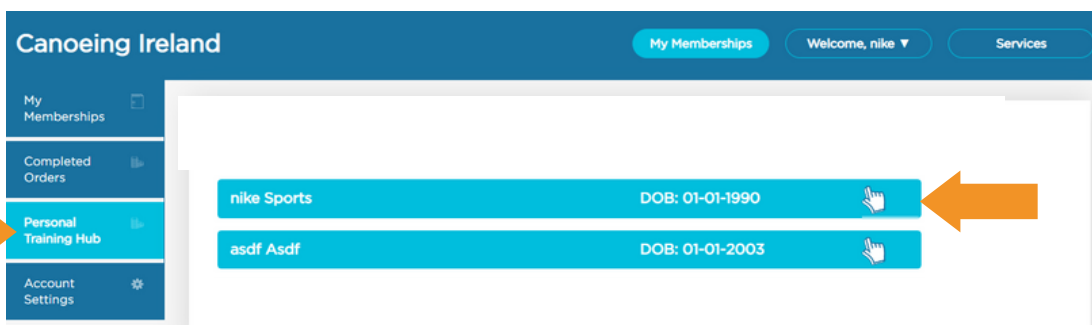

Viewing Courses and Certificates

- 1 Log in to your Canoeing Ireland account by going to membership.canoe.ie
- 2 Select **Personal Training Hub** and then select the membership you would like to Viewing Courses and Certificates for. (If there is more than one membership on your profile)