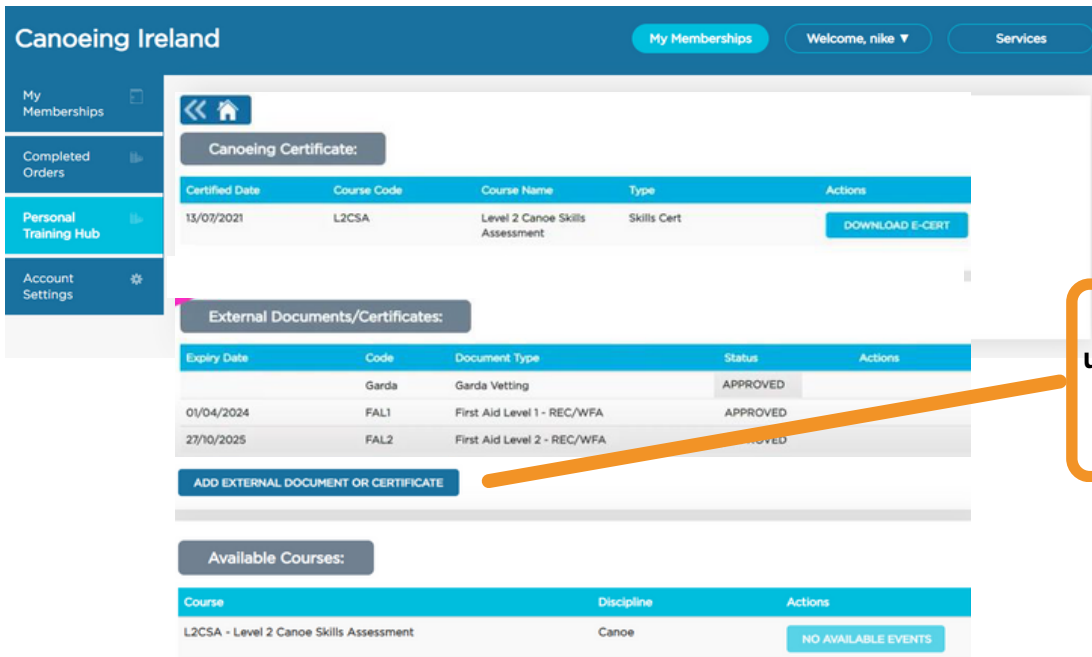

ADD EXTERNAL DOCUMENT OR CERTIFICATE

Available Courses:

| Course | Discipline | Actions |
|---|-------------|---------------------|
| L2CSA - Level 2 Canoe Skills Assessment | Canoe | NO AVAILABLE EVENTS |
| L1KSA - Level 1 Kayak Skills Assessment | River Kayak | NO AVAILABLE EVENTS |
| L2KSA - Level 2 Kayak Skills Assessment | River Kayak | NO AVAILABLE EVENTS |
| codey code - Stop The Bleed | Canoe | NO AVAILABLE EVENTS |

Click here to download your certificate

Available Courses are listed here

Viewing Courses and Certificates

4 You can upload additional external documentation and certificates in this section by clicking on the highlighted button below.